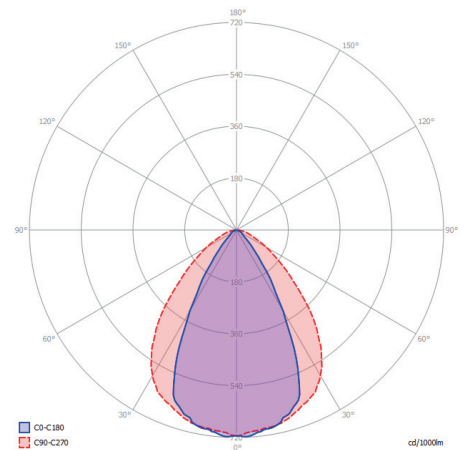

## DIMENSIONS

Length: 120 mm / 4.72"  
 Width: 50 mm / 1.97"  
 Height: 366 mm / 14.41"  
 Diameter: -  
 Total height: 636 mm / 25.04"  
 Recess depth: -

## LIGHT SPECIFICATIONS

Color temperature: 2950 K  
 CRI (RA): 95  
 Luminous intensity: 56.10 Cd  
 Light beam 0-180: 57°  
 Light beam 90-270: 87°  
 Net luminous flux: 79 lumen  
 Luminous efficiency: 40 lumenwatt

## PROTECTION RATING

IP : 55

Distance		Light circle 0-180°		Light circle 90-270°		Illuminance
[m]	[ft]	[m]	[ft]	[m]	[ft]	[lux]
1.00	3.28	1.09	3.56	1.90	6.23	56.10
1.50	4.92	1.63	5.34	2.85	9.34	24.93
2.00	6.56	2.17	7.13	3.80	12.45	14.03
2.50	8.20	2.71	8.91	4.74	15.57	8.98
3.00	9.84	3.26	10.69	5.69	18.68	6.23
3.50	11.48	3.80	12.47	6.64	21.79	4.58
1.00	3.28	1.09	3.56	1.90	6.23	56.10