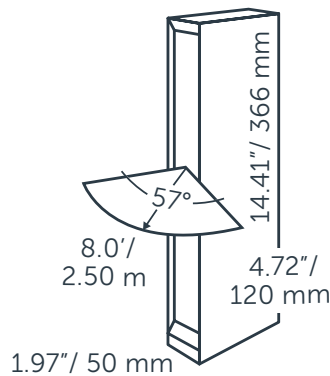

## DIMENSIONS

Length: 120 mm / 4.72"  
 Width: 50 mm / 1.97"  
 Height: 366 mm / 14.41"  
 Diameter: -  
 Total height: 636 mm / 25.04"  
 Recess depth: -

## LIGHT SPECIFICATIONS

Color temperature: 2950 K  
 CRI (RA): 95  
 Luminous intensity: 56.10 Cd  
 Light beam 0-180: 57°  
 Light beam 90-270: 87°  
 Net luminous flux: 79 lumen  
 Luminous efficiency: 40 lumenwatt

## MATERIAL

Ring Plate: -  
 Lens: acrylic (PMMA)  
 Exterior: aluminum  
 Easy Lock included: yes  
 Installation hardware included: yes

## PROTECTION RATING

IP : 55

Distance		Light circle 0-180°		Light circle 90-270°		Illuminance
[m]	[ft]	[m]	[ft]	[m]	[ft]	[lux]
1.00	3.28	1.09	3.56	1.90	6.23	56.10
1.50	4.92	1.63	5.34	2.85	9.34	24.93
2.00	6.56	2.17	7.13	3.80	12.45	14.03
2.50	8.20	2.71	8.91	4.74	15.57	8.98
3.00	9.84	3.26	10.69	5.69	18.68	6.23
3.50	11.48	3.80	12.47	6.64	21.79	4.58
1.00	3.28	1.09	3.56	1.90	6.23	56.10