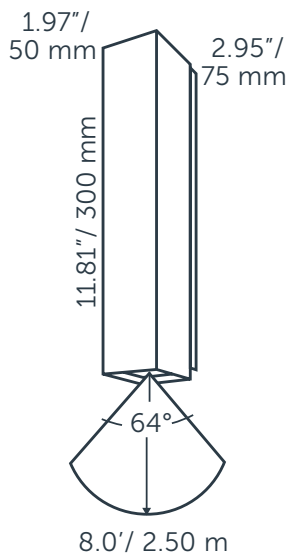

## DIMENSIONS

Length: 75 mm / 2.95"  
 Width: 50 mm / 1.97"  
 Height: 300 mm / 11.81"  
 Diameter: -  
 Total height: -  
 Recess depth: -

## LIGHT SPECIFICATIONS

Color temperature: 3000 K  
 CRI (RA): 92  
 Luminous intensity: 9720 Cd  
 Light beam 0-180: 64°  
 Light beam 90-270: 60°  
 Net luminous flux: 106 lumen  
 Luminous efficiency: 24 lumenwatt

## PROTECTION RATING

IP : 55

Distance		Light circle 0-180°		Light circle 90-270°		Illuminance
[m]	[ft]	[m]	[ft]	[m]	[ft]	[lux]
0.75	2.46	0.94	3.08	0.87	2.84	172.80
1.50	4.92	1.87	6.15	1.73	5.68	43.20
2.25	7.38	2.81	9.23	2.60	8.52	19.20
3.00	9.84	3.75	12.30	3.46	11.37	10.80
3.75	12.30	4.69	15.38	4.33	14.21	6.91
4.50	14.76	5.62	18.45	5.20	17.05	4.80
0.30	1.00	0.38	1.25	0.35	1.15	1051.77