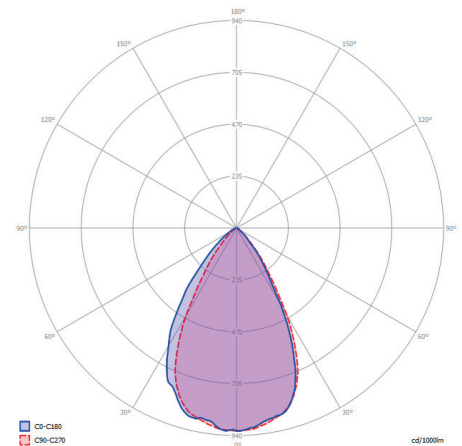

## DIMENSIONS

Length: 75 mm / 2.95"  
 Width: 50 mm / 1.97"  
 Height: 300 mm / 11.81"  
 Diameter: -  
 Total height: -  
 Recess depth: -

## LIGHT SPECIFICATIONS

Color temperature: 3000 K  
 CRI (RA): 92  
 Luminous intensity: 9720 Cd  
 Light beam 0-180: 64°  
 Light beam 90-270: 60°  
 Net luminous flux: 106 lumen  
 Luminous efficiency: 24 lumenwatt

## PROTECTION RATING

IP : 55

Distance		Light circle 0-180°		Light circle 90-270°		Illuminance
[m]	[ft]	[m]	[ft]	[m]	[ft]	[lux]
0.75	2.46	0.94	3.08	0.87	2.84	172.80
1.50	4.92	1.87	6.15	1.73	5.68	43.20
2.25	7.38	2.81	9.23	2.60	8.52	19.20
3.00	9.84	3.75	12.30	3.46	11.37	10.80
3.75	12.30	4.69	15.38	4.33	14.21	6.91
4.50	14.76	5.62	18.45	5.20	17.05	4.80
0.30	1.00	0.38	1.25	0.35	1.15	1051.77