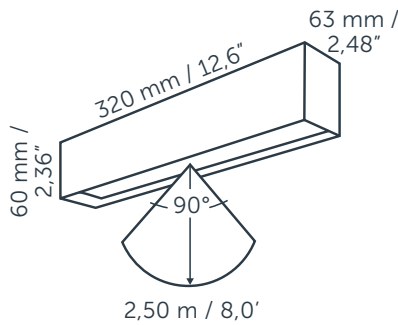

EVO DOWN

GENERAL

EVO DOWN DARK
 Article number: 10302500
 Category: wall
 Light source: LED
 Color changing: no
 Warranty: 5 years

DIMENSIONS

Length: 63 mm / 2.48"
 Width: 320 mm / 12.60"
 Height: 60 mm / 2.36"
 Diameter: -
 Total height: -
 Recess depth: -

Color temperature: 2950 K
 CRI (RA): 95
 Luminous intensity: 52.20 Cd
 Light beam 0-180: 62°
 Light beam 90-270: 90°
 Net luminous flux: 81 lumen
 Luminous efficiency: 41 lumenwatt

MATERIAL

Ring Plate: -
 Lens: acrylic (PMMA)
 Exterior: aluminum
 Easy Lock included: yes
 Installation hardware included: yes

AVAILABLE PRODUCT COLORS

■ Dark

AVAILABLE ACCESSORIES

-

PROTECTION RATING

IP : 53

Distance		Light circle 0-180°		Light circle 90-270°		Illuminance
[m]	[ft]	[m]	[ft]	[m]	[ft]	[lux]
0.50	1.64	0.60	1.97	1.00	3.28	208.80
1.00	3.28	1.20	3.94	2.00	6.56	52.20
1.50	4.92	1.80	5.91	3.00	9.84	23.20
2.00	6.56	2.40	7.89	4.00	13.12	13.05
2.50	8.20	3.00	9.86	5.00	16.40	8.35
3.00	9.84	3.61	11.83	6.00	19.69	5.80
0.30	1.00	0.37	1.20	0.61	1.99	564.84