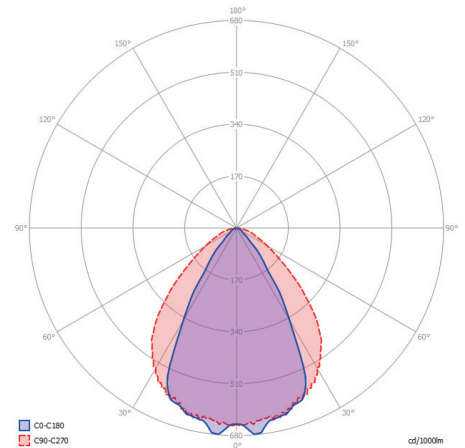

Color temperature: 2950 K
 CRI (RA): 95
 Luminous intensity: 52.20 Cd
 Light beam 0-180: 62°
 Light beam 90-270: 90°
 Net luminous flux: 81 lumen
 Luminous efficiency: 41 lumenwatt

MATERIAL

Ring Plate: -
 Lens: acrylic (PMMA)
 Exterior: aluminum
 Easy Lock included: yes
 Installation hardware included: yes

AVAILABLE PRODUCT COLORS

■ Dark

AVAILABLE ACCESSORIES

-

PROTECTION RATING

IP : 53

Distance		Light circle 0-180°		Light circle 90-270°		Illuminance
[m]	[ft]	[m]	[ft]	[m]	[ft]	[lux]
0.50	1.64	0.60	1.97	1.00	3.28	208.80
1.00	3.28	1.20	3.94	2.00	6.56	52.20
1.50	4.92	1.80	5.91	3.00	9.84	23.20
2.00	6.56	2.40	7.89	4.00	13.12	13.05
2.50	8.20	3.00	9.86	5.00	16.40	8.35
3.00	9.84	3.61	11.83	6.00	19.69	5.80
0.30	1.00	0.37	1.20	0.61	1.99	564.84