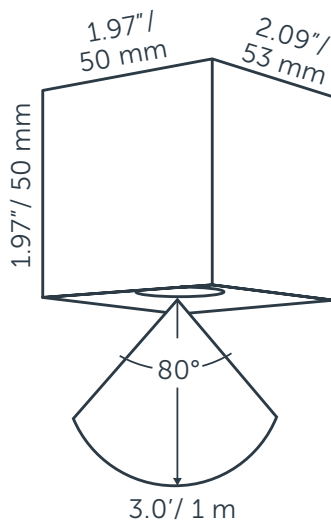

CUBID

GENERAL

CUBID
 Article number: 10301001
 Category: wall
 Light source: LED
 Color changing: no
 Warranty: 5 years

DIMENSIONS

Length: 53 mm / 2.09"
 Width: 50 mm / 1.97"
 Height: 50 mm / 1.97"
 Diameter: -
 Total height: -
 Recess depth: -

Color temperature: 2850 K
 CRI (RA): 93
 Luminous intensity: 8.00 Cd
 Light beam 0-180: 78°
 Light beam 90-270: 78°
 Net luminous flux: 17 lumen
 Luminous efficiency: 34 lumenwatt

MATERIAL

Ring Plate: -
 Lens: polycarbonate
 Exterior: aluminum
 Easy Lock included: yes
 Installation hardware included: yes

AVAILABLE PRODUCT COLORS

■ Dark: 10301006 ■ Rose silver: 10301001
 □ White: 10301011

AVAILABLE ACCESSORIES

-

PROTECTION RATING

IP : 55

Distance		Light circle 0-180°		Light circle 90-270°		Illuminance [lux]
[m]	[ft]	[m]	[ft]	[m]	[ft]	
0.25	0.82	0.40	1.33	0.40	1.33	128.00
0.50	1.64	0.81	2.66	0.81	2.66	32.00
0.75	2.46	1.21	3.99	1.21	3.99	14.22
1.00	3.28	1.62	5.31	1.62	5.31	8.00
1.25	4.10	2.02	6.64	2.02	6.64	5.12
1.50	4.92	2.43	7.97	2.43	7.97	3.56
0.30	1.00	0.49	1.62	0.49	1.62	86.57