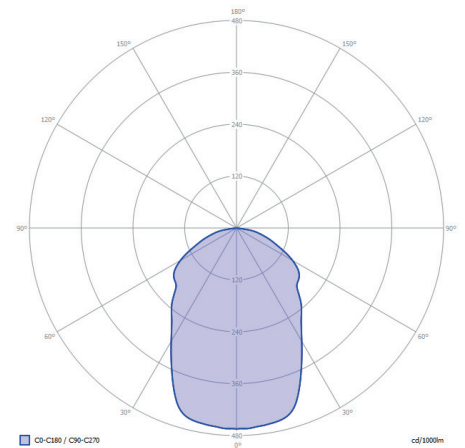

CUBID

GENERAL

CUBID
 Article number: 10301001
 Category: wall
 Light source: LED
 Color changing: no
 Warranty: 5 years

DIMENSIONS

Length: 53 mm / 2.09"
 Width: 50 mm / 1.97"
 Height: 50 mm / 1.97"
 Diameter: -
 Total height: -
 Recess depth: -

Color temperature: 2850 K
 CRI (RA): 93
 Luminous intensity: 8.00 Cd
 Light beam 0-180: 78°
 Light beam 90-270: 78°
 Net luminous flux: 17 lumen
 Luminous efficiency: 34 lumenwatt

MATERIAL

Ring Plate: -
 Lens: polycarbonate
 Exterior: aluminum
 Easy Lock included: yes
 Installation hardware included: yes

AVAILABLE PRODUCT COLORS

■ Dark: 10301006 ■ Rose silver: 10301001
 □ White: 10301011

AVAILABLE ACCESSORIES

-

PROTECTION RATING

IP : 55

Distance		Light circle 0-180°		Light circle 90-270°		Illuminance [lux]
[m]	[ft]	[m]	[ft]	[m]	[ft]	
0.25	0.82	0.40	1.33	0.40	1.33	128.00
0.50	1.64	0.81	2.66	0.81	2.66	32.00
0.75	2.46	1.21	3.99	1.21	3.99	14.22
1.00	3.28	1.62	5.31	1.62	5.31	8.00
1.25	4.10	2.02	6.64	2.02	6.64	5.12
1.50	4.92	2.43	7.97	2.43	7.97	3.56
0.30	1.00	0.49	1.62	0.49	1.62	86.57