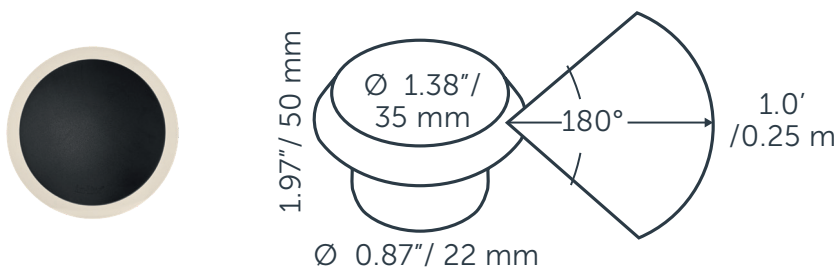

OUTDOOR LIGHTING

PUCK 22

GENERAL

PUCK 22
Article number: 10104170
Category: integrated
Light source: LED
Color changing: no
Warranty: 5 years

DIMENSIONS

Length: -
Width: -
Height: 50 mm / 1.97"
Diameter: 35/22 mm / 1.38"/0.87"
Total height: -
Recess depth: 50 mm / 1.97"

ELECTRONICS

Voltage: 12V AC
Output: 0.60 Watt
VA: 0.60
Power factor: 1.00
Light source: 6x SMD-LED 0.06W
Lifetime: 25000 hours
Energy label: B
Dimmable: no
Length of cable lead: 24" / 600 mm

LIGHT SPECIFICATIONS

Color temperature: 2900 K
CRI (RA): 96
Luminous intensity: 0.45 Cd
Light beam 0-180: 180°
Light beam 90-270: 360°
Net luminous flux: 3 lumen
Luminous efficiency: 5 lumenwatt

MATERIAL

Ring Plate: aluminum
Lens: polycarbonate
Exterior: polycarbonate
Easy Lock included: yes
Installation hardware included: yes

AVAILABLE PRODUCT COLORS

■ Dark: 10104175   ■ Rose silver: 10104170

AVAILABLE ACCESSORIES

-

PROTECTION RATING

IP: 67

Distance		Light circle 0-180°		Light circle 90-270°		Illuminance [lux]
[m]	[ft]	[m]	[ft]	[m]	[ft]	
0.05	0.16	-	-	-	-	180.00
0.10	0.33	-	-	-	-	45.00
0.15	0.49	-	-	-	-	20.00
0.20	0.66	-	-	-	-	11.25
0.25	0.82	-	-	-	-	7.20
0.30	0.98	-	-	-	-	5.00
0.304	1.00	-	-	-	-	4.87

in-lite®

12 volt