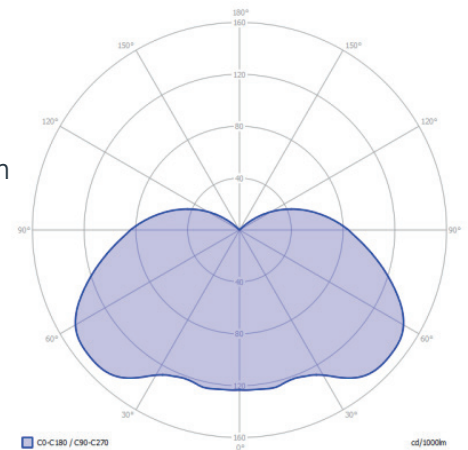

## DIMENSIONS

Length: -  
 Width: -  
 Height: 50 mm / 1.97"  
 Diameter: 35/22 mm / 1.38"/0.87"  
 Total height: -  
 Recess depth: 50 mm / 1.97"

## LIGHT SPECIFICATIONS

Color temperature: 2900 K  
 CRI (RA): 96  
 Luminous intensity: 0.45 Cd  
 Light beam 0-180: 180°  
 Light beam 90-270: 360°  
 Net luminous flux: 3 lumen  
 Luminous efficiency: 5 lumenwatt

## PROTECTION RATING

IP: 67

Distance		Light circle 0-180°		Light circle 90-270°		Illuminance [lux]
[m]	[ft]	[m]	[ft]	[m]	[ft]	
0.05	0.16	-	-	-	-	180.00
0.10	0.33	-	-	-	-	45.00
0.15	0.49	-	-	-	-	20.00
0.20	0.66	-	-	-	-	11.25
0.25	0.82	-	-	-	-	7.20
0.30	0.98	-	-	-	-	5.00
0.304	1.00	-	-	-	-	4.87