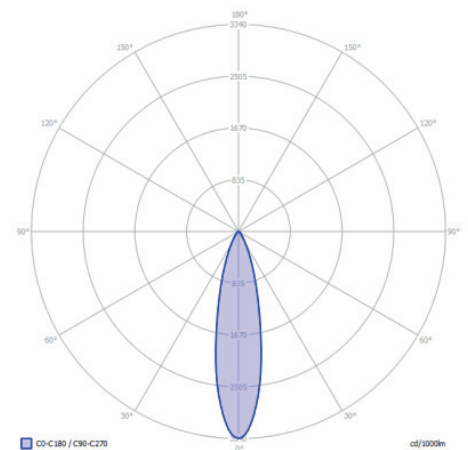

## DIMENSIONS

Length: -  
 Width: -  
 Height: 65 mm / 2.56"  
 Diameter: 66 mm / 2.60"  
 Total height: -  
 Recess depth: -

## LIGHT SPECIFICATIONS

Color temperature: 3100 K  
 CRI (RA): 91  
 Luminous intensity: 904.00 Cd  
 Light beam 0-180: 25°  
 Light beam 90-270: 25°  
 Net luminous flux: 271 lumen  
 Luminous efficiency: 90 lumenwatt

## PROTECTION RATING

IP : 67

Distance		Light circle 0-180°		Light circle 90-270°		Illuminance [lux]
[m]	[ft]	[m]	[ft]	[m]	[ft]	
2.00	6.56	0.89	2.91	0.89	2.91	226.00
4.00	13.12	1.77	5.82	1.77	5.82	56.50
6.00	19.69	2.66	8.73	2.66	8.73	25.11
8.00	26.25	3.55	11.64	3.55	11.64	14.13
10.00	32.81	4.43	14.55	4.43	14.55	9.04
12.00	39.37	5.32	17.46	5.32	17.46	6.28
0.30	1.00	0.13	0.44	0.13	0.44	9781.86