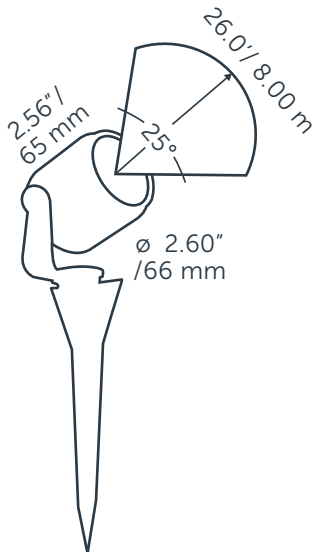

## DIMENSIONS

Length: -  
 Width: -  
 Height: 65 mm / 2.56"  
 Diameter: 66 mm / 2.60"  
 Total height: -  
 Recess depth: -

## LIGHT SPECIFICATIONS

Color temperature: 3100 K  
 CRI (RA): 91  
 Luminous intensity: 904.00 Cd  
 Light beam 0-180: 25°  
 Light beam 90-270: 25°  
 Net luminous flux: 271 lumen  
 Luminous efficiency: 90 lumenwatt

## PROTECTION RATING

IP : 67

Distance		Light circle 0-180°		Light circle 90-270°		Illuminance [lux]
[m]	[ft]	[m]	[ft]	[m]	[ft]	
2.00	6.56	0.89	2.91	0.89	2.91	226.00
4.00	13.12	1.77	5.82	1.77	5.82	56.50
6.00	19.69	2.66	8.73	2.66	8.73	25.11
8.00	26.25	3.55	11.64	3.55	11.64	14.13
10.00	32.81	4.43	14.55	4.43	14.55	9.04
12.00	39.37	5.32	17.46	5.32	17.46	6.28
0.30	1.00	0.13	0.44	0.13	0.44	9781.86