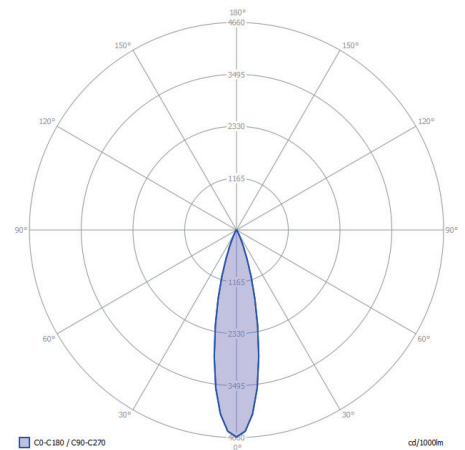

## DIMENSIONS

Length: -  
 Width: -  
 Height: 42 mm / 1.65"  
 Diameter: 60 mm / 2.36"  
 Total height: -  
 Recess depth: 55 mm / 2.17"

## LIGHT SPECIFICATIONS

Color temperature: 3000 K  
 CRI (RA): 92  
 Luminous intensity: 459.10 Cd  
 Light beam 0-180: 24°  
 Light beam 90-270: 24°  
 Net luminous flux: 99 lumen  
 Luminous efficiency: 66 lumenwatt

## PROTECTION RATING

IP : 67

Distance		Light circle 0-180°		Light circle 90-270°		Illuminance [lux]
[m]	[ft]	[m]	[ft]	[m]	[ft]	
1.50	4.92	0.64	2.09	0.64	2.09	204.04
3.00	9.84	1.28	4.18	1.28	4.18	51.01
4.50	14.76	1.91	6.28	1.91	6.28	22.67
6.00	19.69	2.55	8.37	2.55	8.37	12.75
7.50	24.61	3.19	10.46	3.19	10.46	8.16
9.00	29.53	3.83	12.55	3.83	12.55	5.67
0.304	1.00	0.13	0.42	0.13	0.42	4967.75