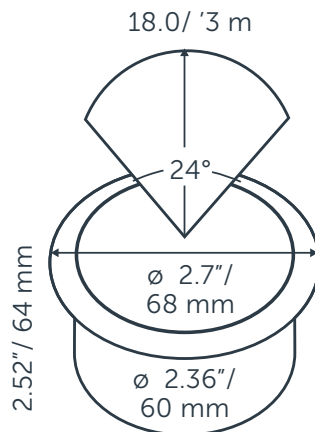

## DIMENSIONS

Length: -  
 Width: -  
 Height: 42 mm / 1.65"  
 Diameter: 60 mm / 2.36"  
 Total height: -  
 Recess depth: 55 mm / 2.17"

## LIGHT SPECIFICATIONS

Color temperature: 3000 K  
 CRI (RA): 92  
 Luminous intensity: 459.10 Cd  
 Light beam 0-180: 24°  
 Light beam 90-270: 24°  
 Net luminous flux: 99 lumen  
 Luminous efficiency: 66 lumenwatt

## PROTECTION RATING

IP : 67

Distance		Light circle 0-180°		Light circle 90-270°		Illuminance [lux]
[m]	[ft]	[m]	[ft]	[m]	[ft]	
1.50	4.92	0.64	2.09	0.64	2.09	204.04
3.00	9.84	1.28	4.18	1.28	4.18	51.01
4.50	14.76	1.91	6.28	1.91	6.28	22.67
6.00	19.69	2.55	8.37	2.55	8.37	12.75
7.50	24.61	3.19	10.46	3.19	10.46	8.16
9.00	29.53	3.83	12.55	3.83	12.55	5.67
0.304	1.00	0.13	0.42	0.13	0.42	4967.75