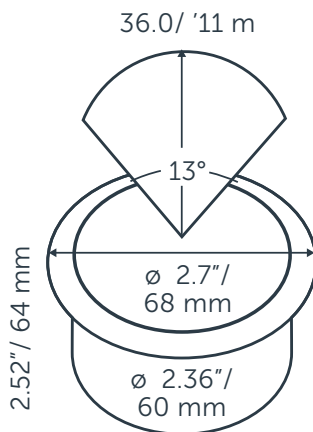

DIMENSIONS

Length: -
 Width: -
 Height: 64 mm / 2.52"
 Diameter: 60 mm / 2.36"
 Total height: -
 Recess depth: 2.76" / 70 mm

ELECTRONICS

Voltage: 12V AC
 Output: 3.00 Watt
 VA: 4.20
 Power factor: 0.71
 Light source: 1x LED High Power 3.5W
 Lifetime: 25000 hours
 Energy label: A++
 Dimmable: no
 Length of cable lead: 24" / 600 mm

LIGHT SPECIFICATIONS

Color temperature: 3100 K
 CRI (RA): 93
 Luminous intensity: 1.848.60 Cd
 Light beam 0-180: 13°

Light beam 90-270: 13°
 Net luminous flux: 266 lumen
 Luminous efficiency: 89 lumenwatt

PROTECTION RATING

IP : 68

| Distance | | Light circle 0-180° | | Light circle 90-270° | | Illuminance |
|----------|-------|---------------------|-------|----------------------|-------|-------------|
| [m] | [ft] | [m] | [ft] | [m] | [ft] | [lux] |
| 2.50 | 8.20 | 0.57 | 1.87 | 0.57 | 1.87 | 295.78 |
| 5.00 | 16.40 | 1.14 | 3.74 | 1.14 | 3.74 | 73.94 |
| 7.50 | 24.61 | 1.71 | 5.61 | 1.71 | 5.61 | 32.86 |
| 10.00 | 32.81 | 2.28 | 7.48 | 2.28 | 7.48 | 18.49 |
| 12.50 | 41.01 | 2.85 | 9.35 | 2.85 | 9.35 | 11.83 |
| 15.00 | 49.21 | 3.42 | 11.21 | 3.42 | 11.21 | 8.22 |
| 0.304 | 1.00 | 0.07 | 0.23 | 0.07 | 0.23 | 20003.03 |