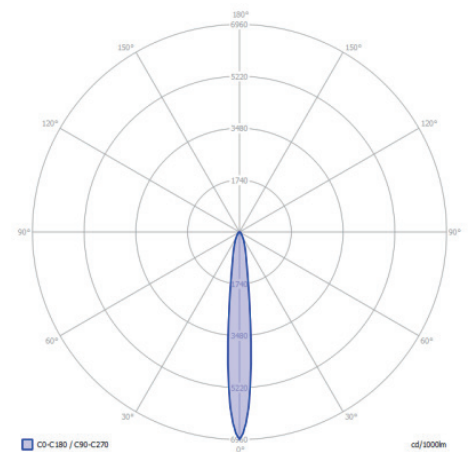

DIMENSIONS

Length: -
 Width: -
 Height: 64 mm / 2.52"
 Diameter: 60 mm / 2.36"
 Total height: -
 Recess depth: 2.76" / 70 mm

ELECTRONICS

Voltage: 12V AC
 Output: 3.00 Watt
 VA: 4.20
 Power factor: 0.71
 Light source: 1x LED High Power 3.5W
 Lifetime: 25000 hours
 Energy label: A++
 Dimmable: no
 Length of cable lead: 24" / 600 mm

LIGHT SPECIFICATIONS

Color temperature: 3100 K
 CRI (RA): 93
 Luminous intensity: 1.848.60 Cd
 Light beam 0-180: 13°

Light beam 90-270: 13°
 Net luminous flux: 266 lumen
 Luminous efficiency: 89 lumenwatt

PROTECTION RATING

IP : 68

| Distance | | Light circle 0-180° | | Light circle 90-270° | | Illuminance |
|----------|-------|---------------------|-------|----------------------|-------|-------------|
| [m] | [ft] | [m] | [ft] | [m] | [ft] | [lux] |
| 2.50 | 8.20 | 0.57 | 1.87 | 0.57 | 1.87 | 295.78 |
| 5.00 | 16.40 | 1.14 | 3.74 | 1.14 | 3.74 | 73.94 |
| 7.50 | 24.61 | 1.71 | 5.61 | 1.71 | 5.61 | 32.86 |
| 10.00 | 32.81 | 2.28 | 7.48 | 2.28 | 7.48 | 18.49 |
| 12.50 | 41.01 | 2.85 | 9.35 | 2.85 | 9.35 | 11.83 |
| 15.00 | 49.21 | 3.42 | 11.21 | 3.42 | 11.21 | 8.22 |
| 0.304 | 1.00 | 0.07 | 0.23 | 0.07 | 0.23 | 20003.03 |